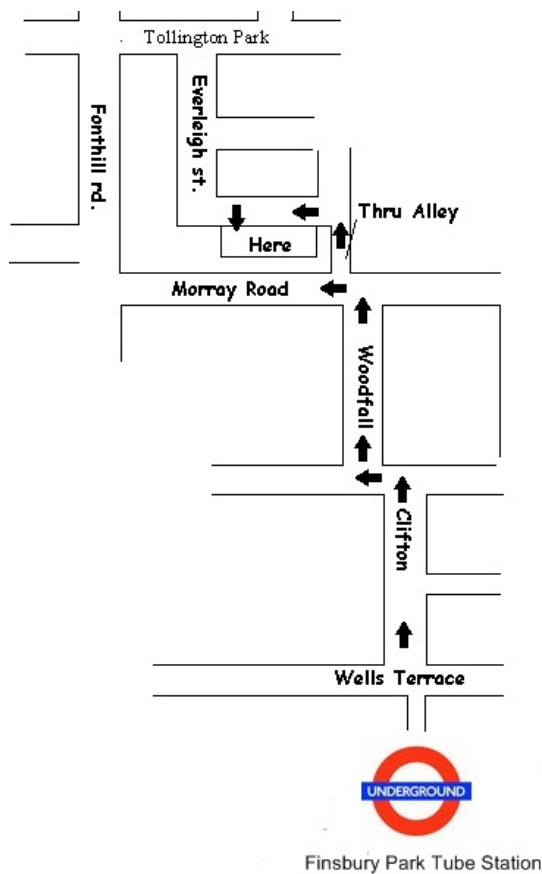

<http://www.sgca-online.org>

<http://www.understandthetimes.org>

Directions

Rail

Take the train to Finsbury Park: there are regular services from King's Cross and Moorgate and both the Piccadilly and Victoria lines stop at Finsbury Park. Exit the station through the Underground, following signs to Wells Terrace and NOT Seven Sisters Road.

At the Wells Terrace exit walk straight ahead into Clifton Terrace. At the end of Clifton Terrace turn left on Lennox Road and immediately right down Woodfall Road. At the end of Woodfall Road cross Moray Road and walk through the covered passageway between the row of terraced houses. Walk around the corner and the church will be on your left-hand side at the end of Everleigh Street. The church will be open from 6pm.